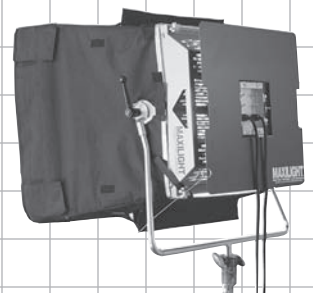

MAXILIGHT™

Integrated Fabric Fronted Projected 4K Soft Light System

- Powerful integrated unit provides precision-controlled soft light with deep penetration.
- Compact and lightweight – easily positioned or moved by a single operator.
- Perfectly balanced rigid system will not sag even with hard grids.
- User-configurable diffusion options with easy-access side-mounted multiple diffusion frames.
- Accepts standard size soft and hard grids for light control.
- Multiple PAR 64 lamps in a precision-controlled lighting ensemble – bright, economical, and reliable.

The Maxilight™ is a fabric fronted 4K lighting instrument designed from the ground up as an integrated unit powered by multiple PAR 64 globes. Remarkably powerful yet as soft as desired with your choice of diffusion loaded into multiple frames. Individual control of the lamps and multiple circuits allow choices of power supply and output. Standard sizing allows the use of existing hard and soft grids.

Maxilight is the perfect solution for soft projected light in film/video/HD applications. Each lamp is individually switched at the fixture for ultimate control. Put the desired quality of light right where you want with the Maxilight.

Innovative Motion Picture Lighting
Equipment Created by Emmy Winning
Director of Photography Bruce Finn

FinnLight

P.O. Box 727, Malibu, CA 90265
Tel: +1 310 456 9464

WWW.FINNLIGHT.COM

LITMAXILIGHT-071508